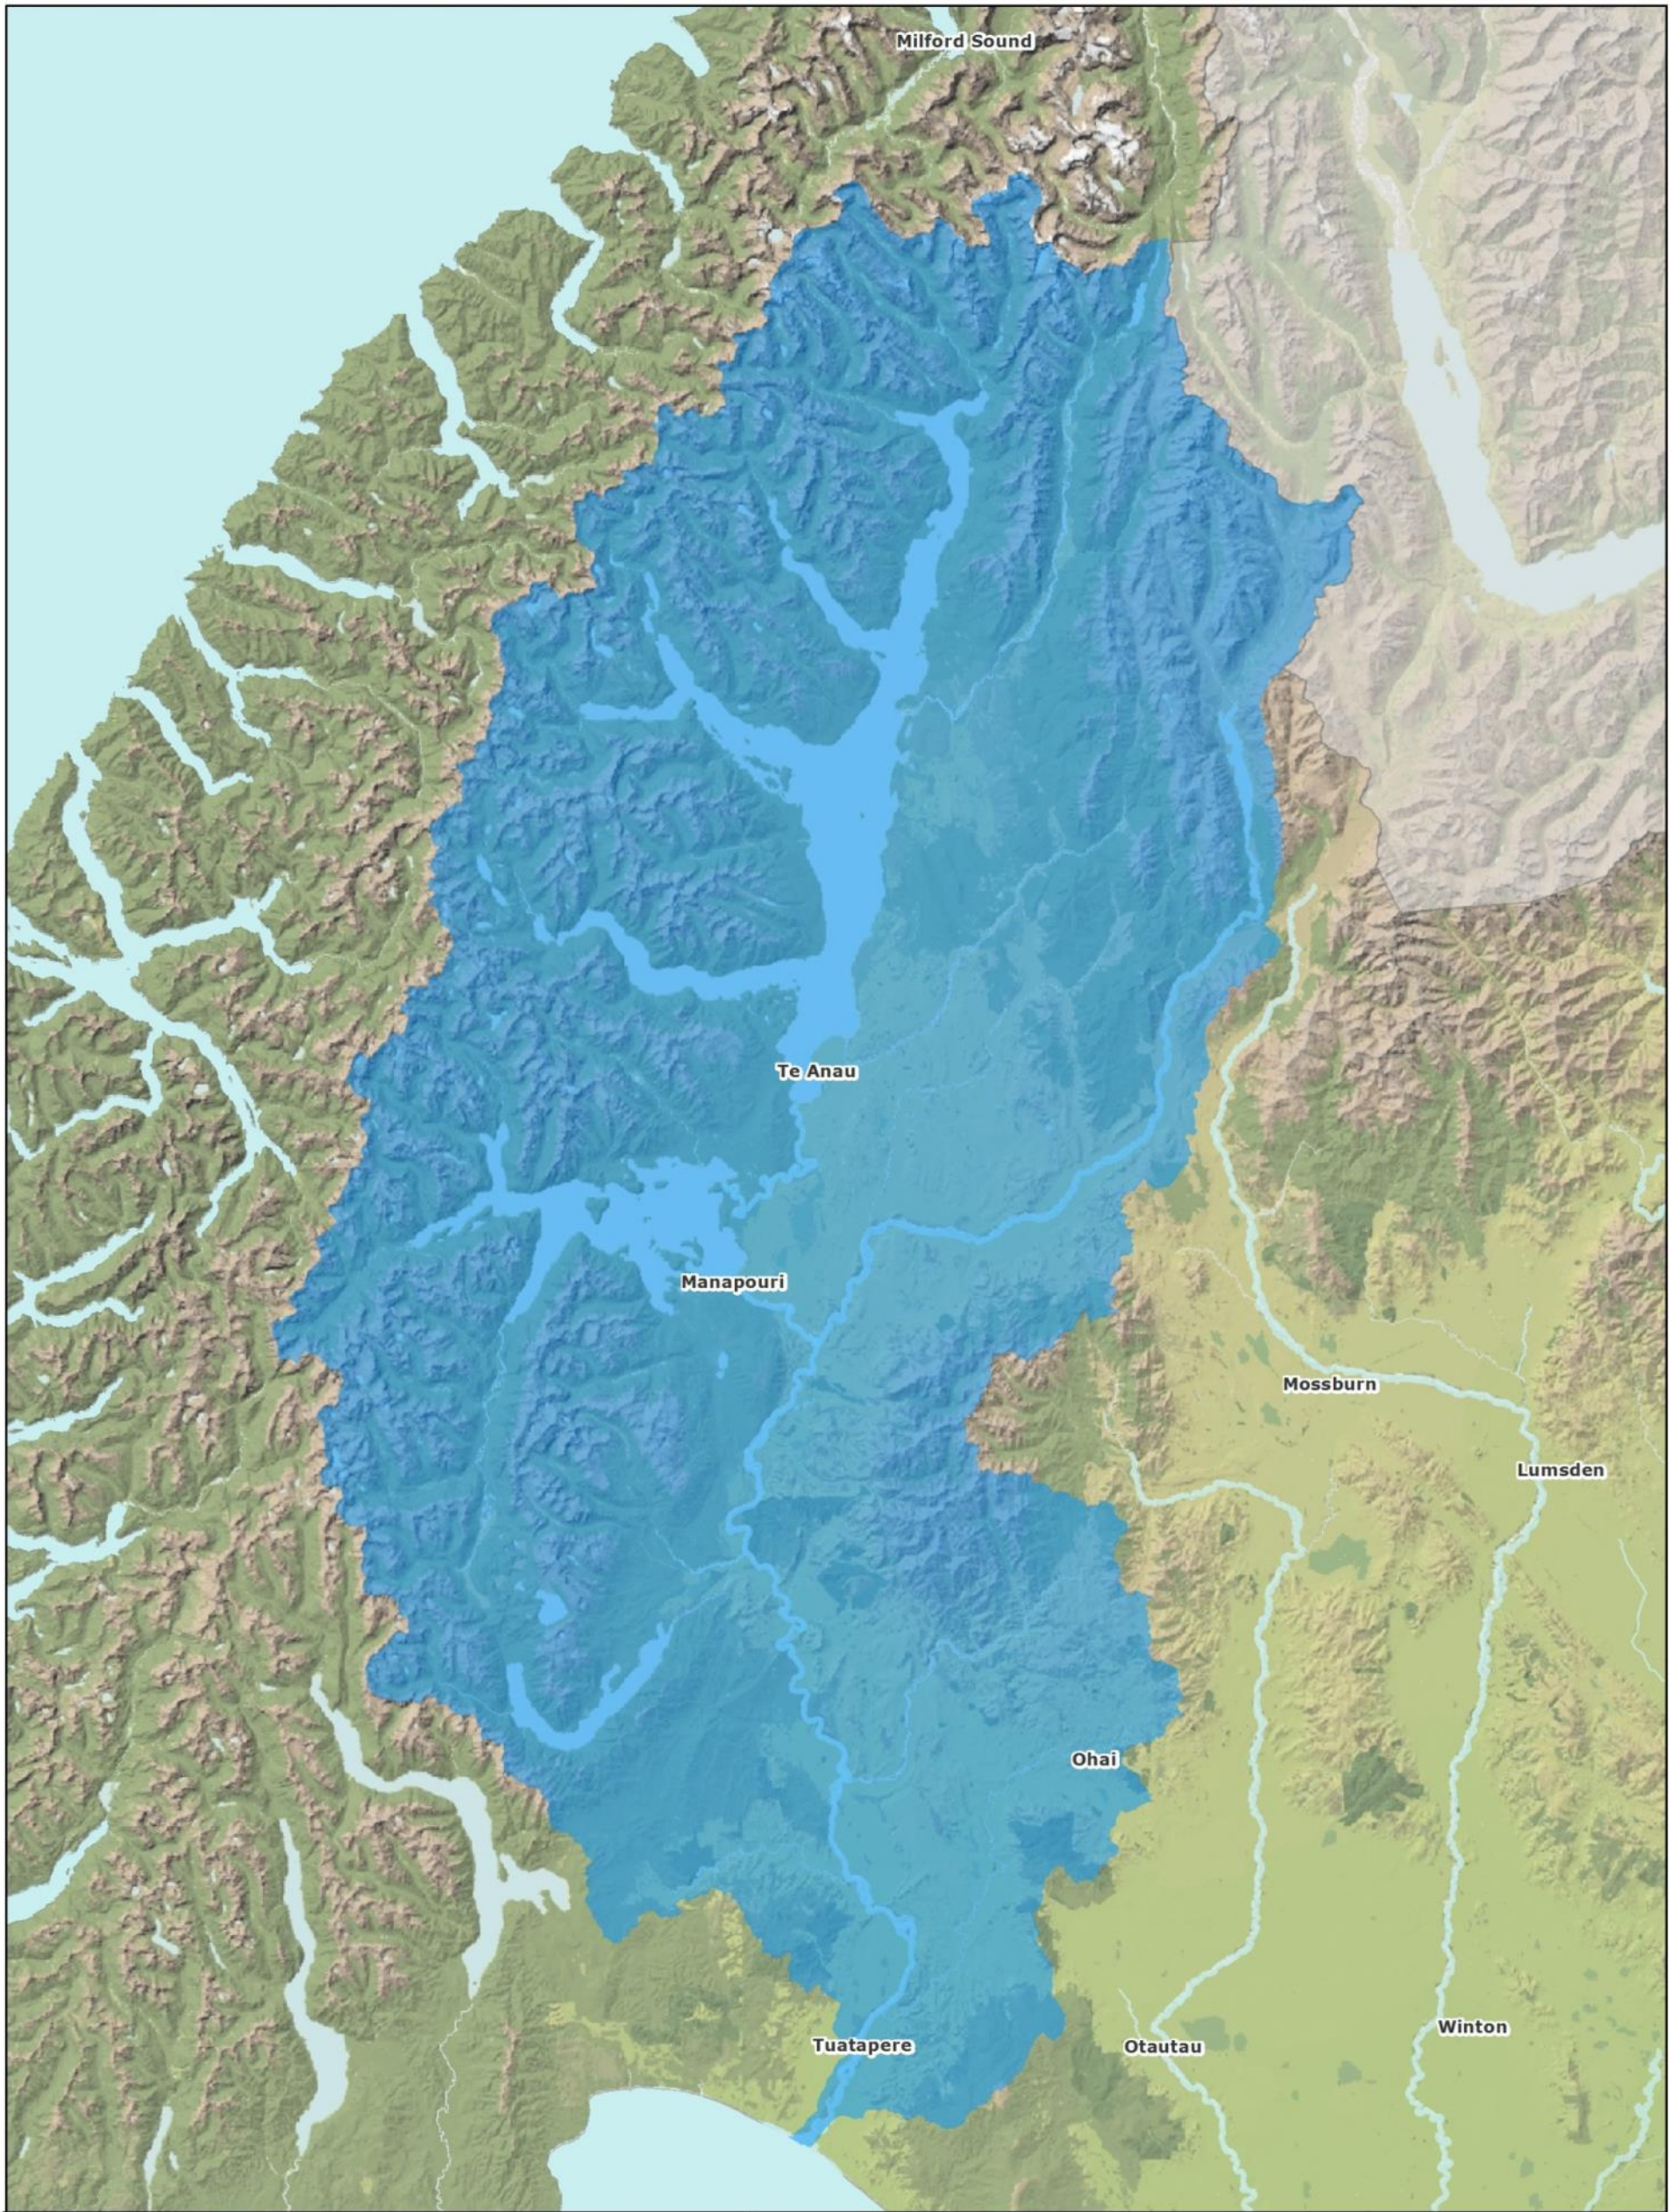

Map Series 2: Waiau Catchment

 <p>environment SOUTHLAND REGIONAL COUNCIL Te Taiao Tonga</p>	<p>Map Series 2 Waiau Catchment Map 1</p>	 <p>Waiau Catchment</p>	<p>0 5 10 20 Km</p> <p>An interactive version of this map is available on the Environment Southland website - www.es.govt.nz While every effort has been made to ensure the content is correct, Environment Southland cannot guarantee the accuracy of the data. This information should not be reused in any manner without consultation.</p> <p>DATA SOURCE: ES GIS 2016</p>
---	--	--	--