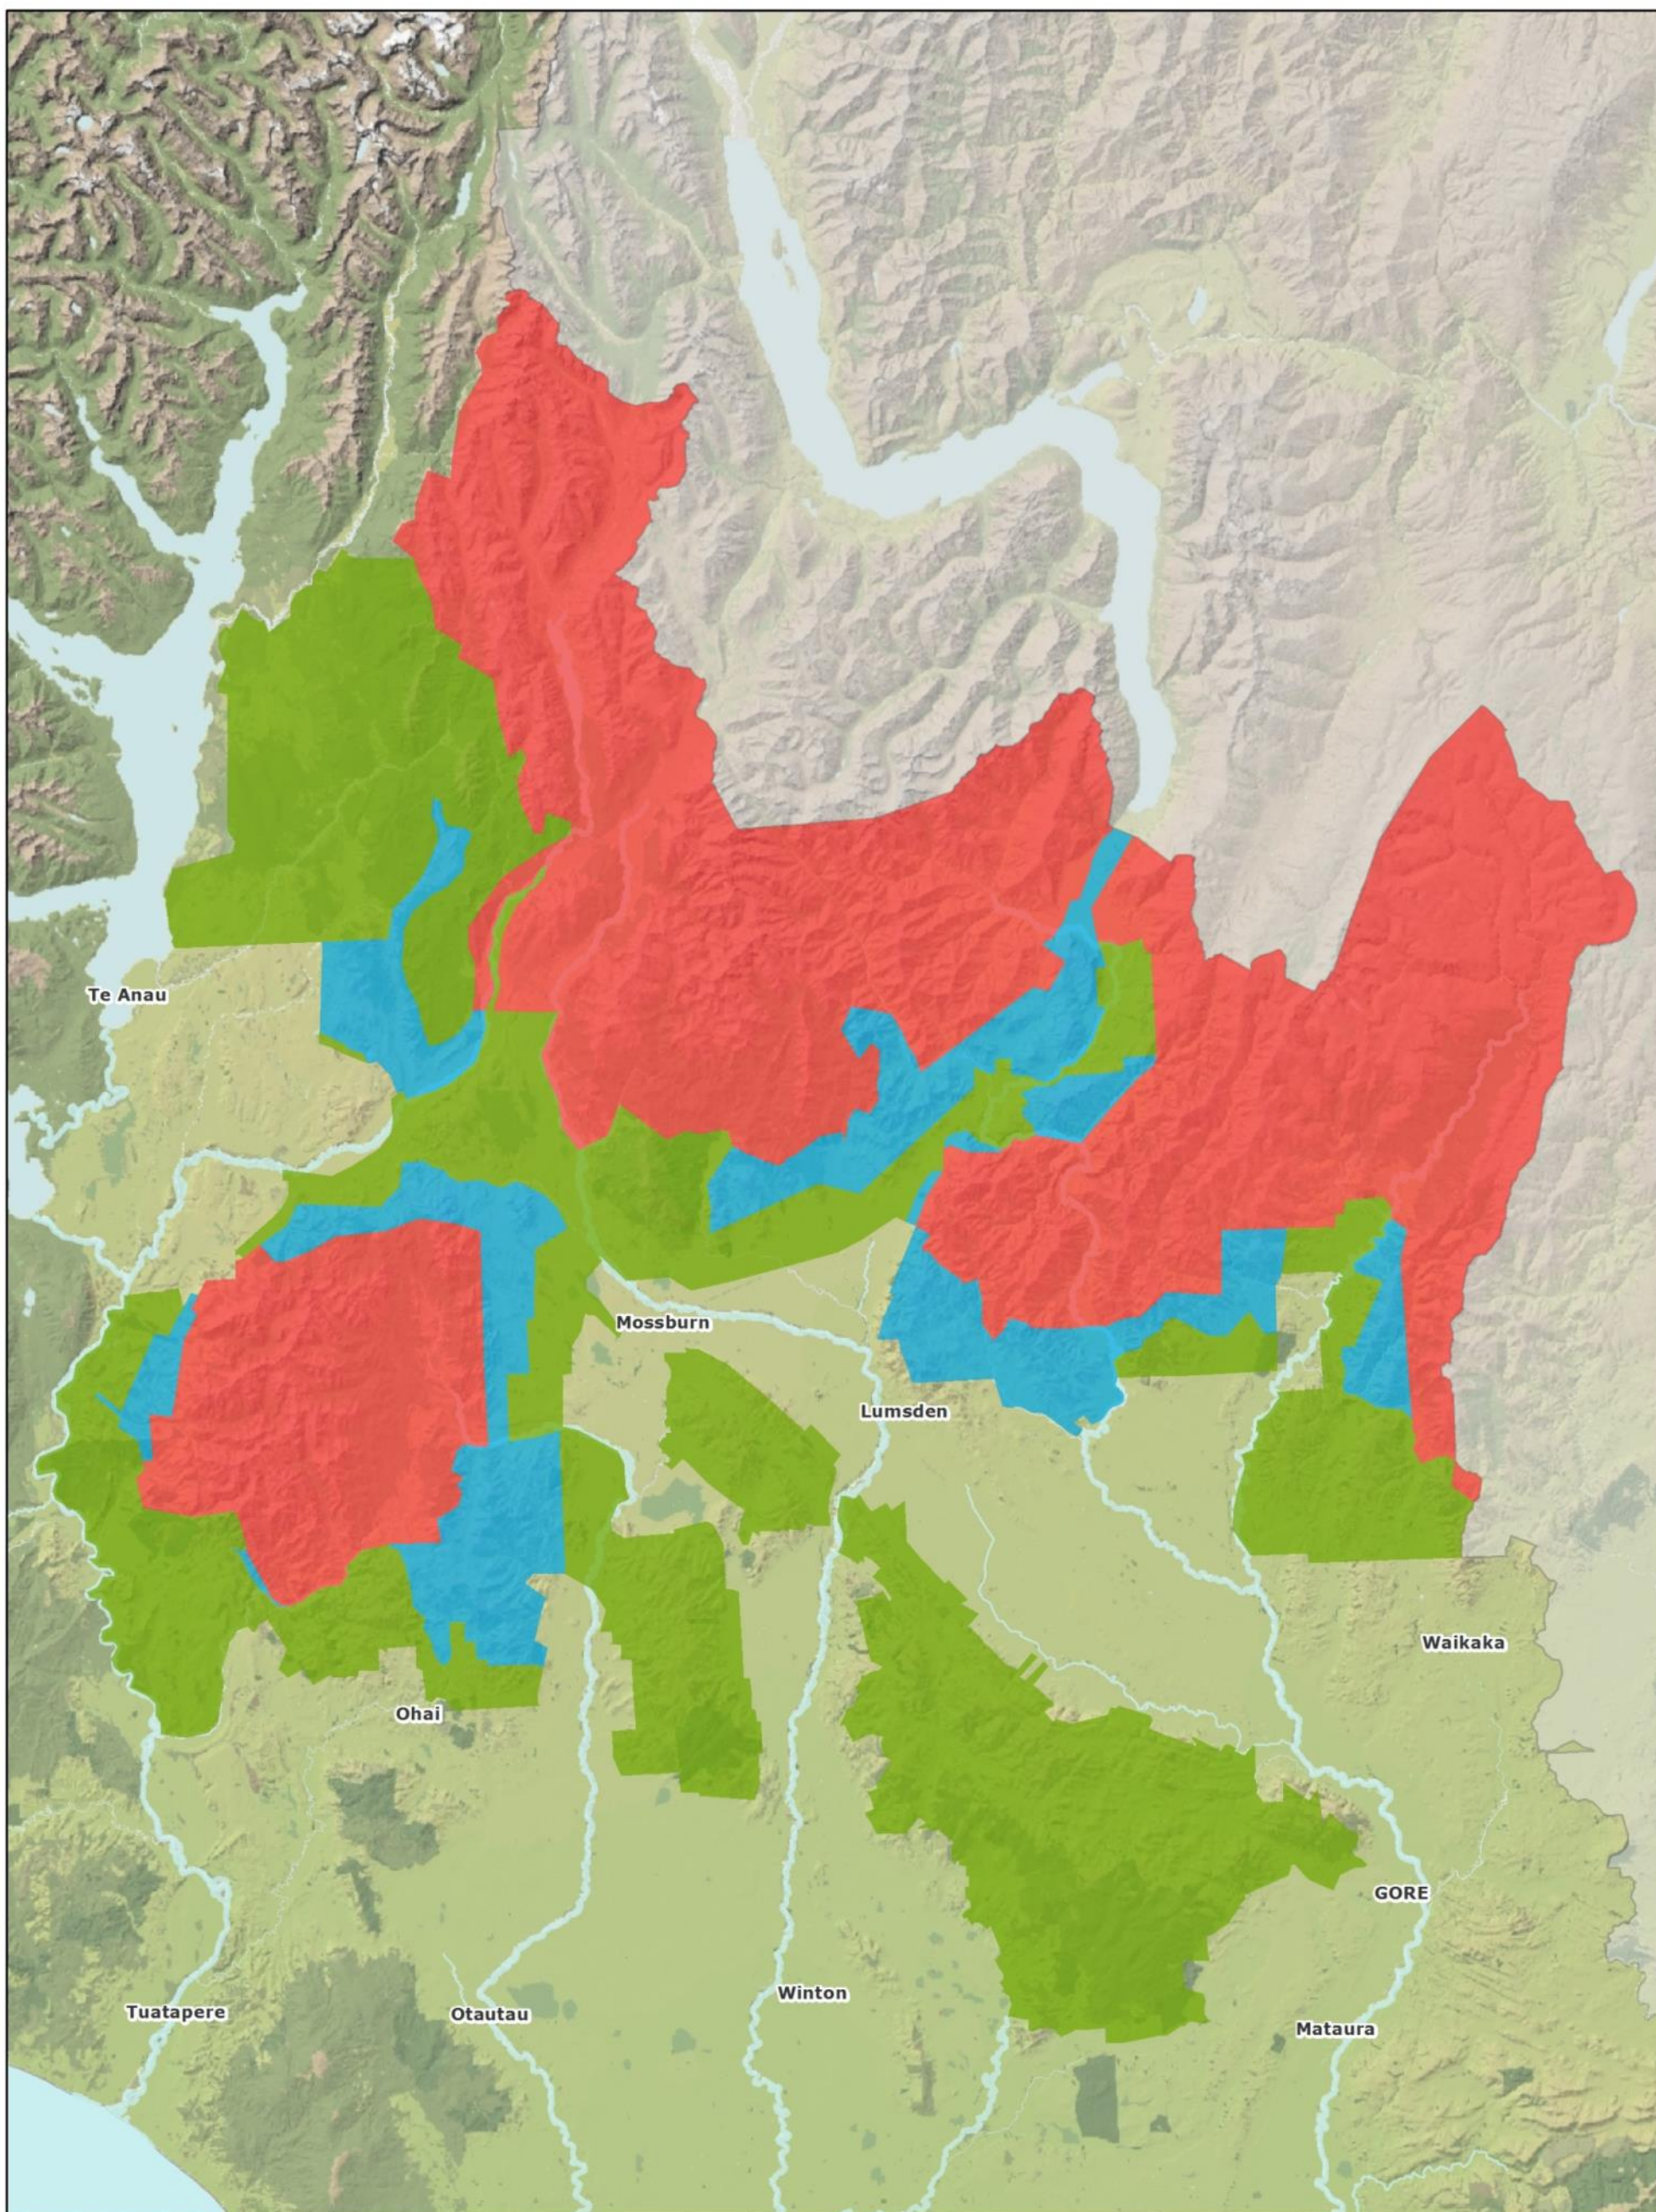

Map Series 6: Fire Hazard Zones

Map Series 6
Fire Hazard Zones
Map 1

- Fire Hazard Zone A
- Fire Hazard Zone B
- Fire Hazard Zone C

0 4 8 16 24 Km
An interactive version of this map is available on the Environment Southland website - www.es.govt.nz
While every effort has been made to ensure the content is correct, Environment Southland cannot guarantee the accuracy of the data. This information should not be reused in any manner without consultation.
DATA SOURCE: ES GIS 2016