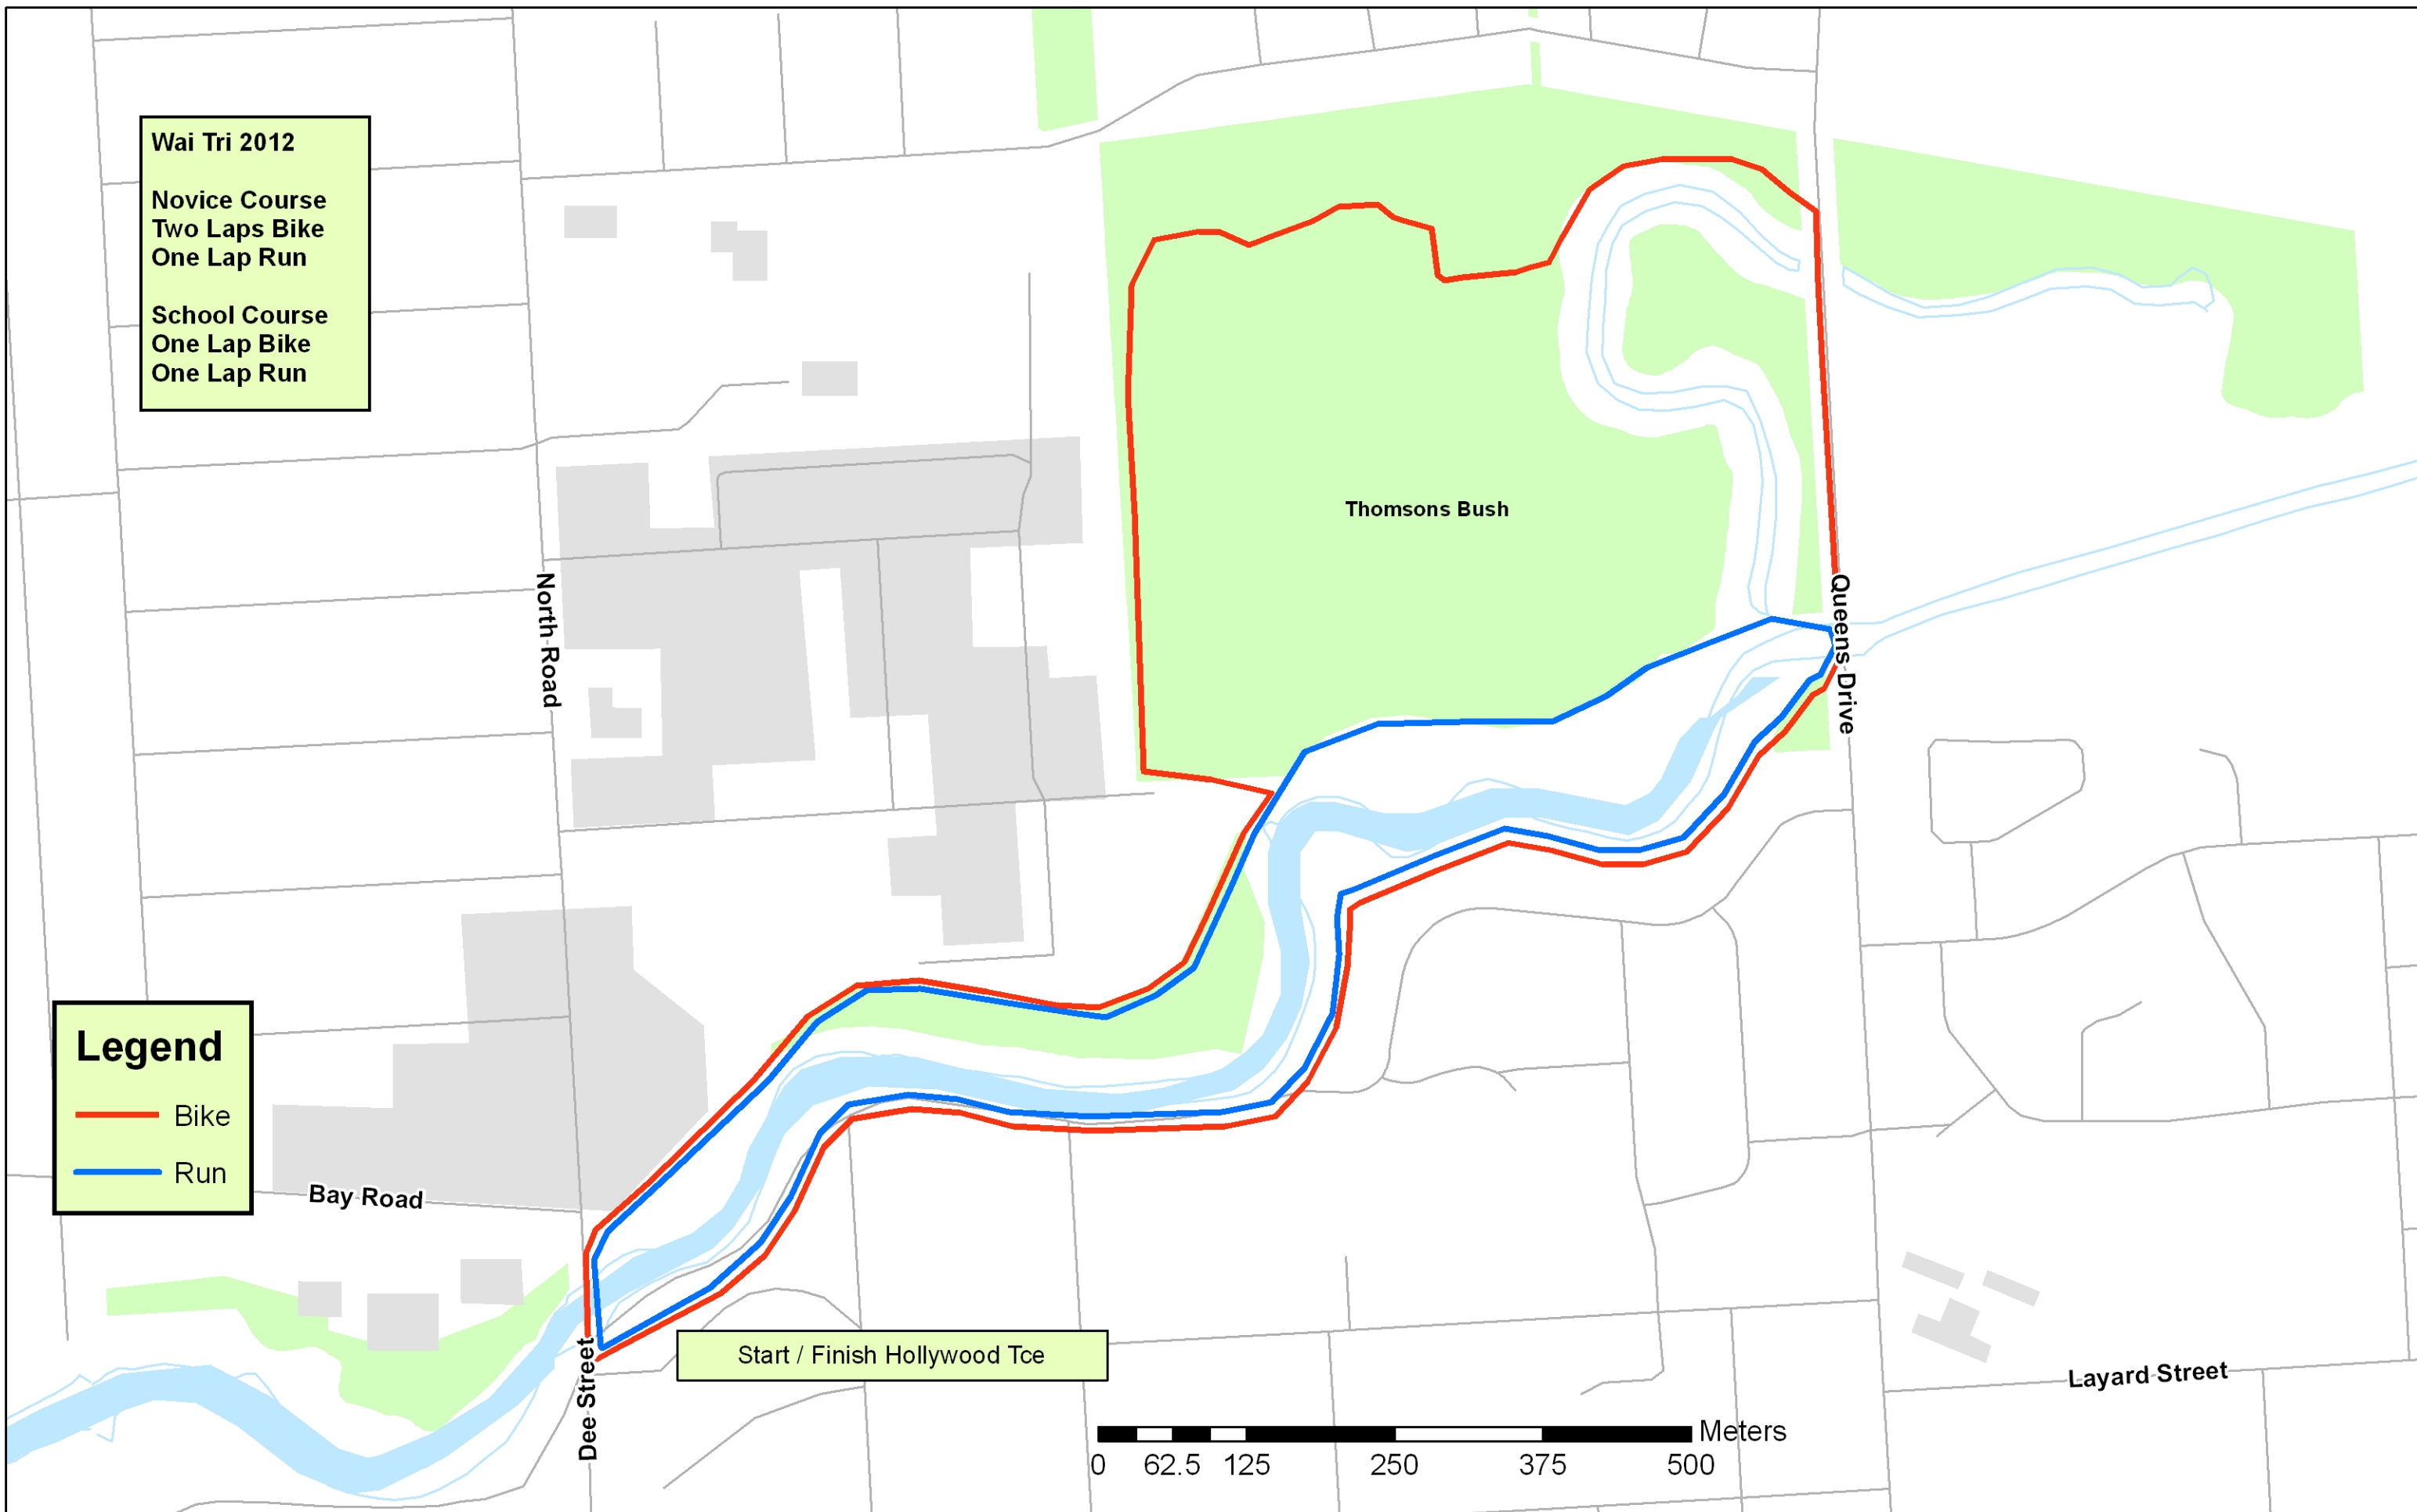

Wai Tri 2012
Novice Course
 Two Laps Bike
 One Lap Run
School Course
 One Lap Bike
 One Lap Run

Legend
 — Bike
 — Run

Start / Finish Hollywood Tce

Environment Southland
Wai Tri 2012
Novice & School Courses

Cadastral information derived from Land Information New Zealand, CROWN COPYRIGHT RESERVED. Aerial Photography dated 5/2/2007 to 14/03/2008, Copyright Terralink International Limited

DISCLAIMER: Environment Southland cannot guarantee that the information shown is 100% accurate and should not be reused in any manner without proper consultation.