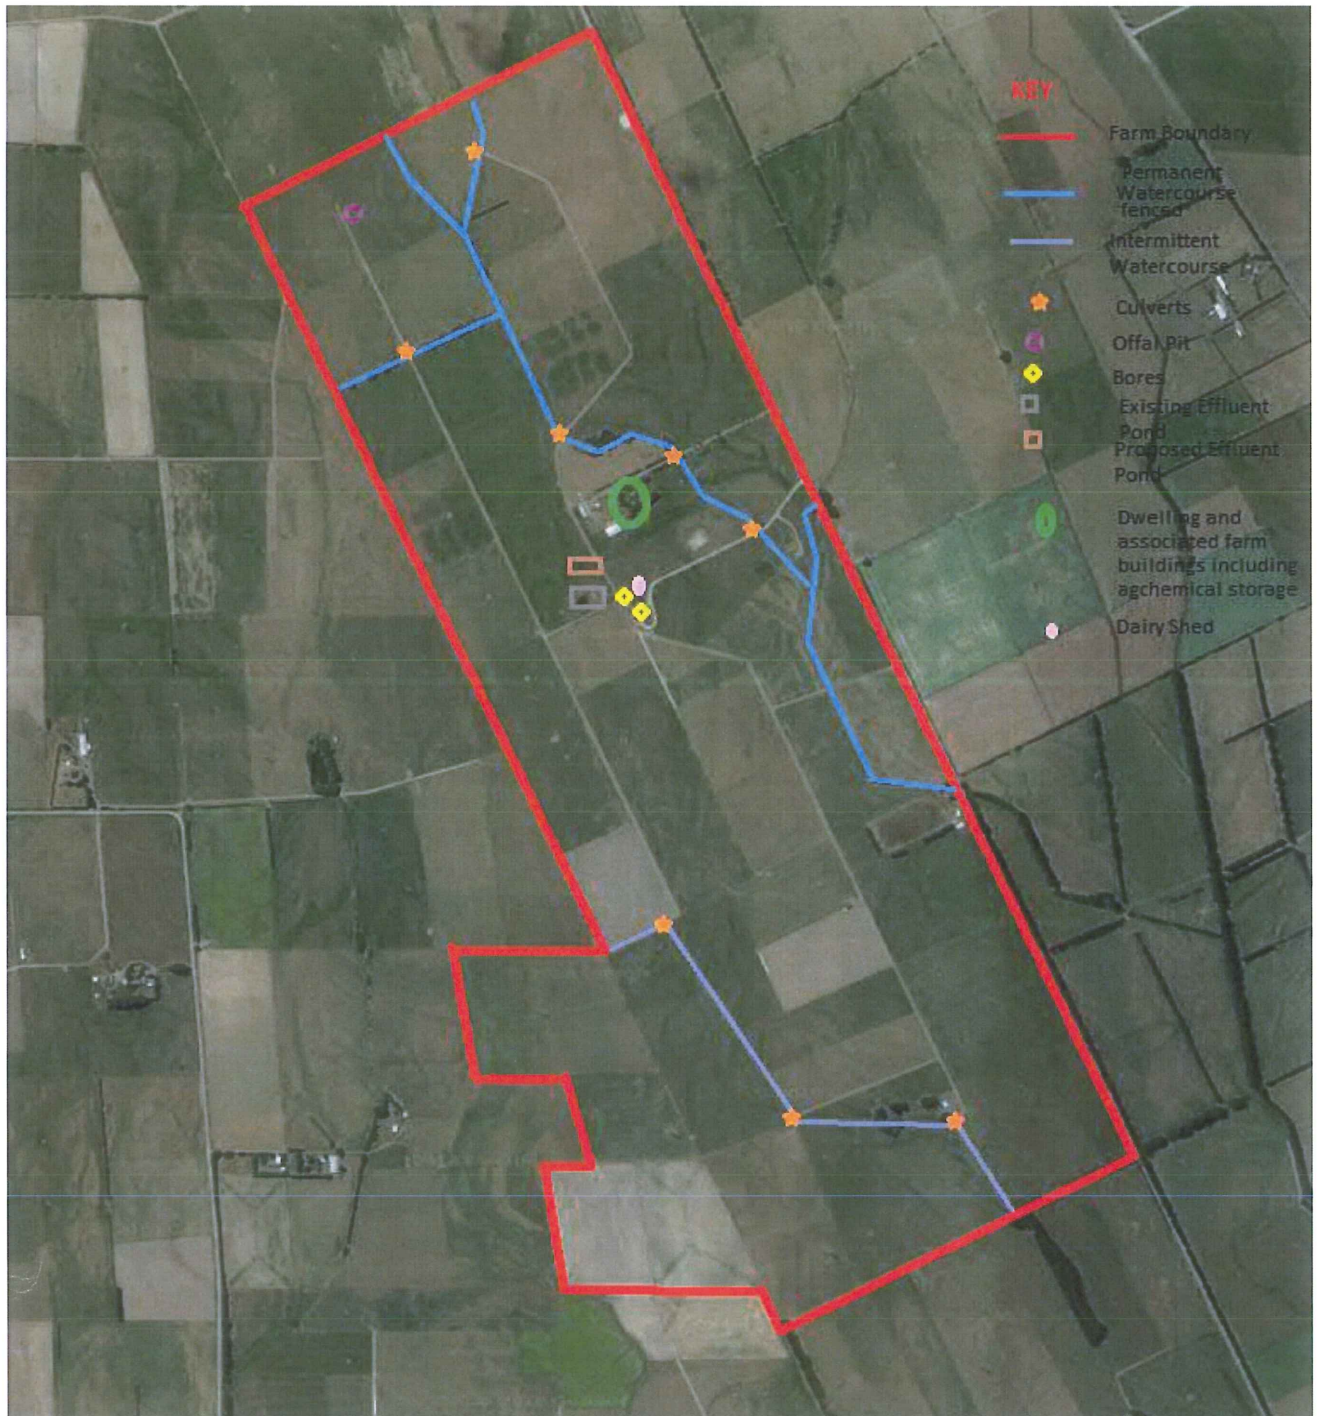

Mirakara Farms Limited – Farm Map

Proposed Land Management Unit Maps

My Ravensdown Smart Maps
www.myravensdown.co.nz
 Note: Areas are in hectares
 Copyright Ravensdown Ltd

Miraka Proposed

0 90 180 360 540 720 Metres

02 August 2019

**Miraka Farms
Physiographic Zones**

Central Plains - No variant

Oxidising - No variant

Miraka Farms Limited – Cultivation/Winter Grazing Blocks