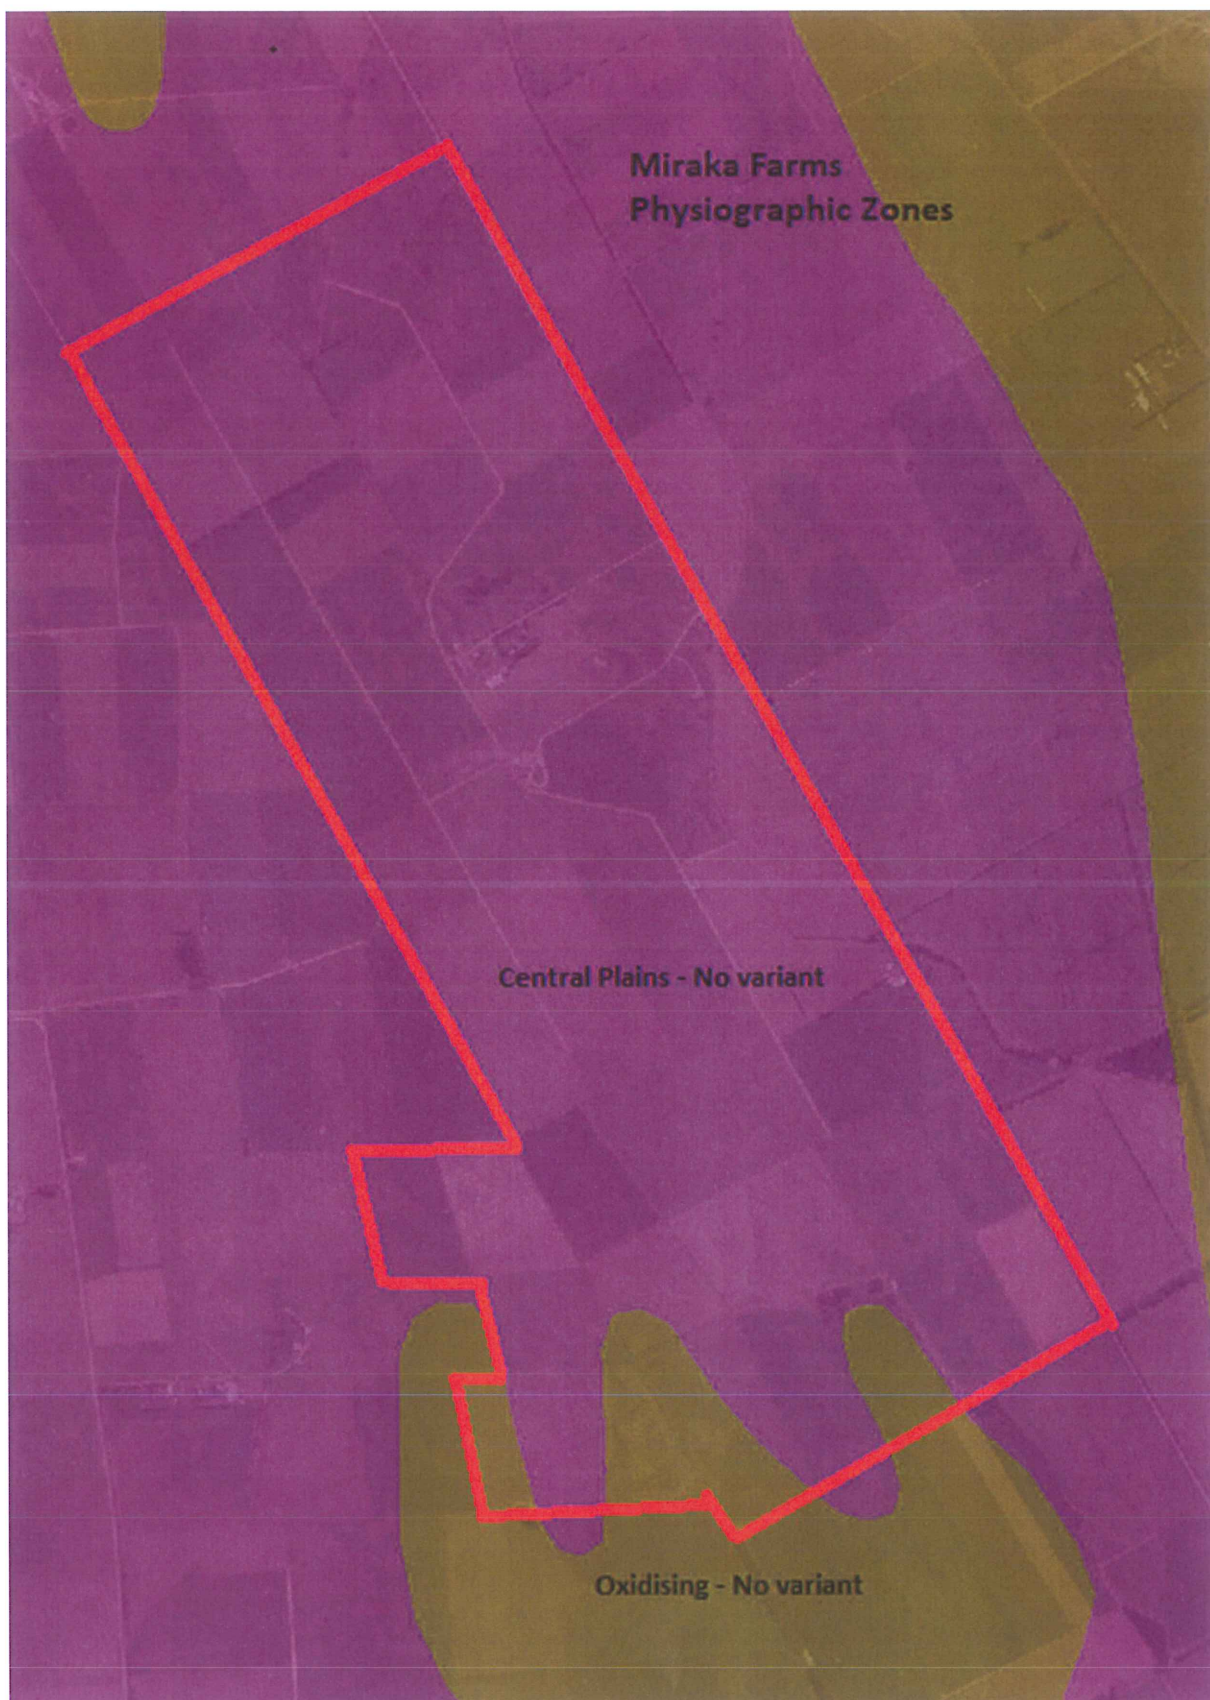

Mirakara Farms Limited – Farm Map

Proposed Land Management Unit Maps

My Ravensdown Smart Maps
www.myravensdown.co.nz
 Note: Areas are in hectares
 Copyright Ravensdown Ltd

Miraka Proposed

0 90 180 360 540 720 Metres

02 August 2019

**Miraka Farms
Physiographic Zones**

Central Plains - No variant

Oxidising - No variant

Miraka Farms Limited – Cultivation/Winter Grazing Blocks