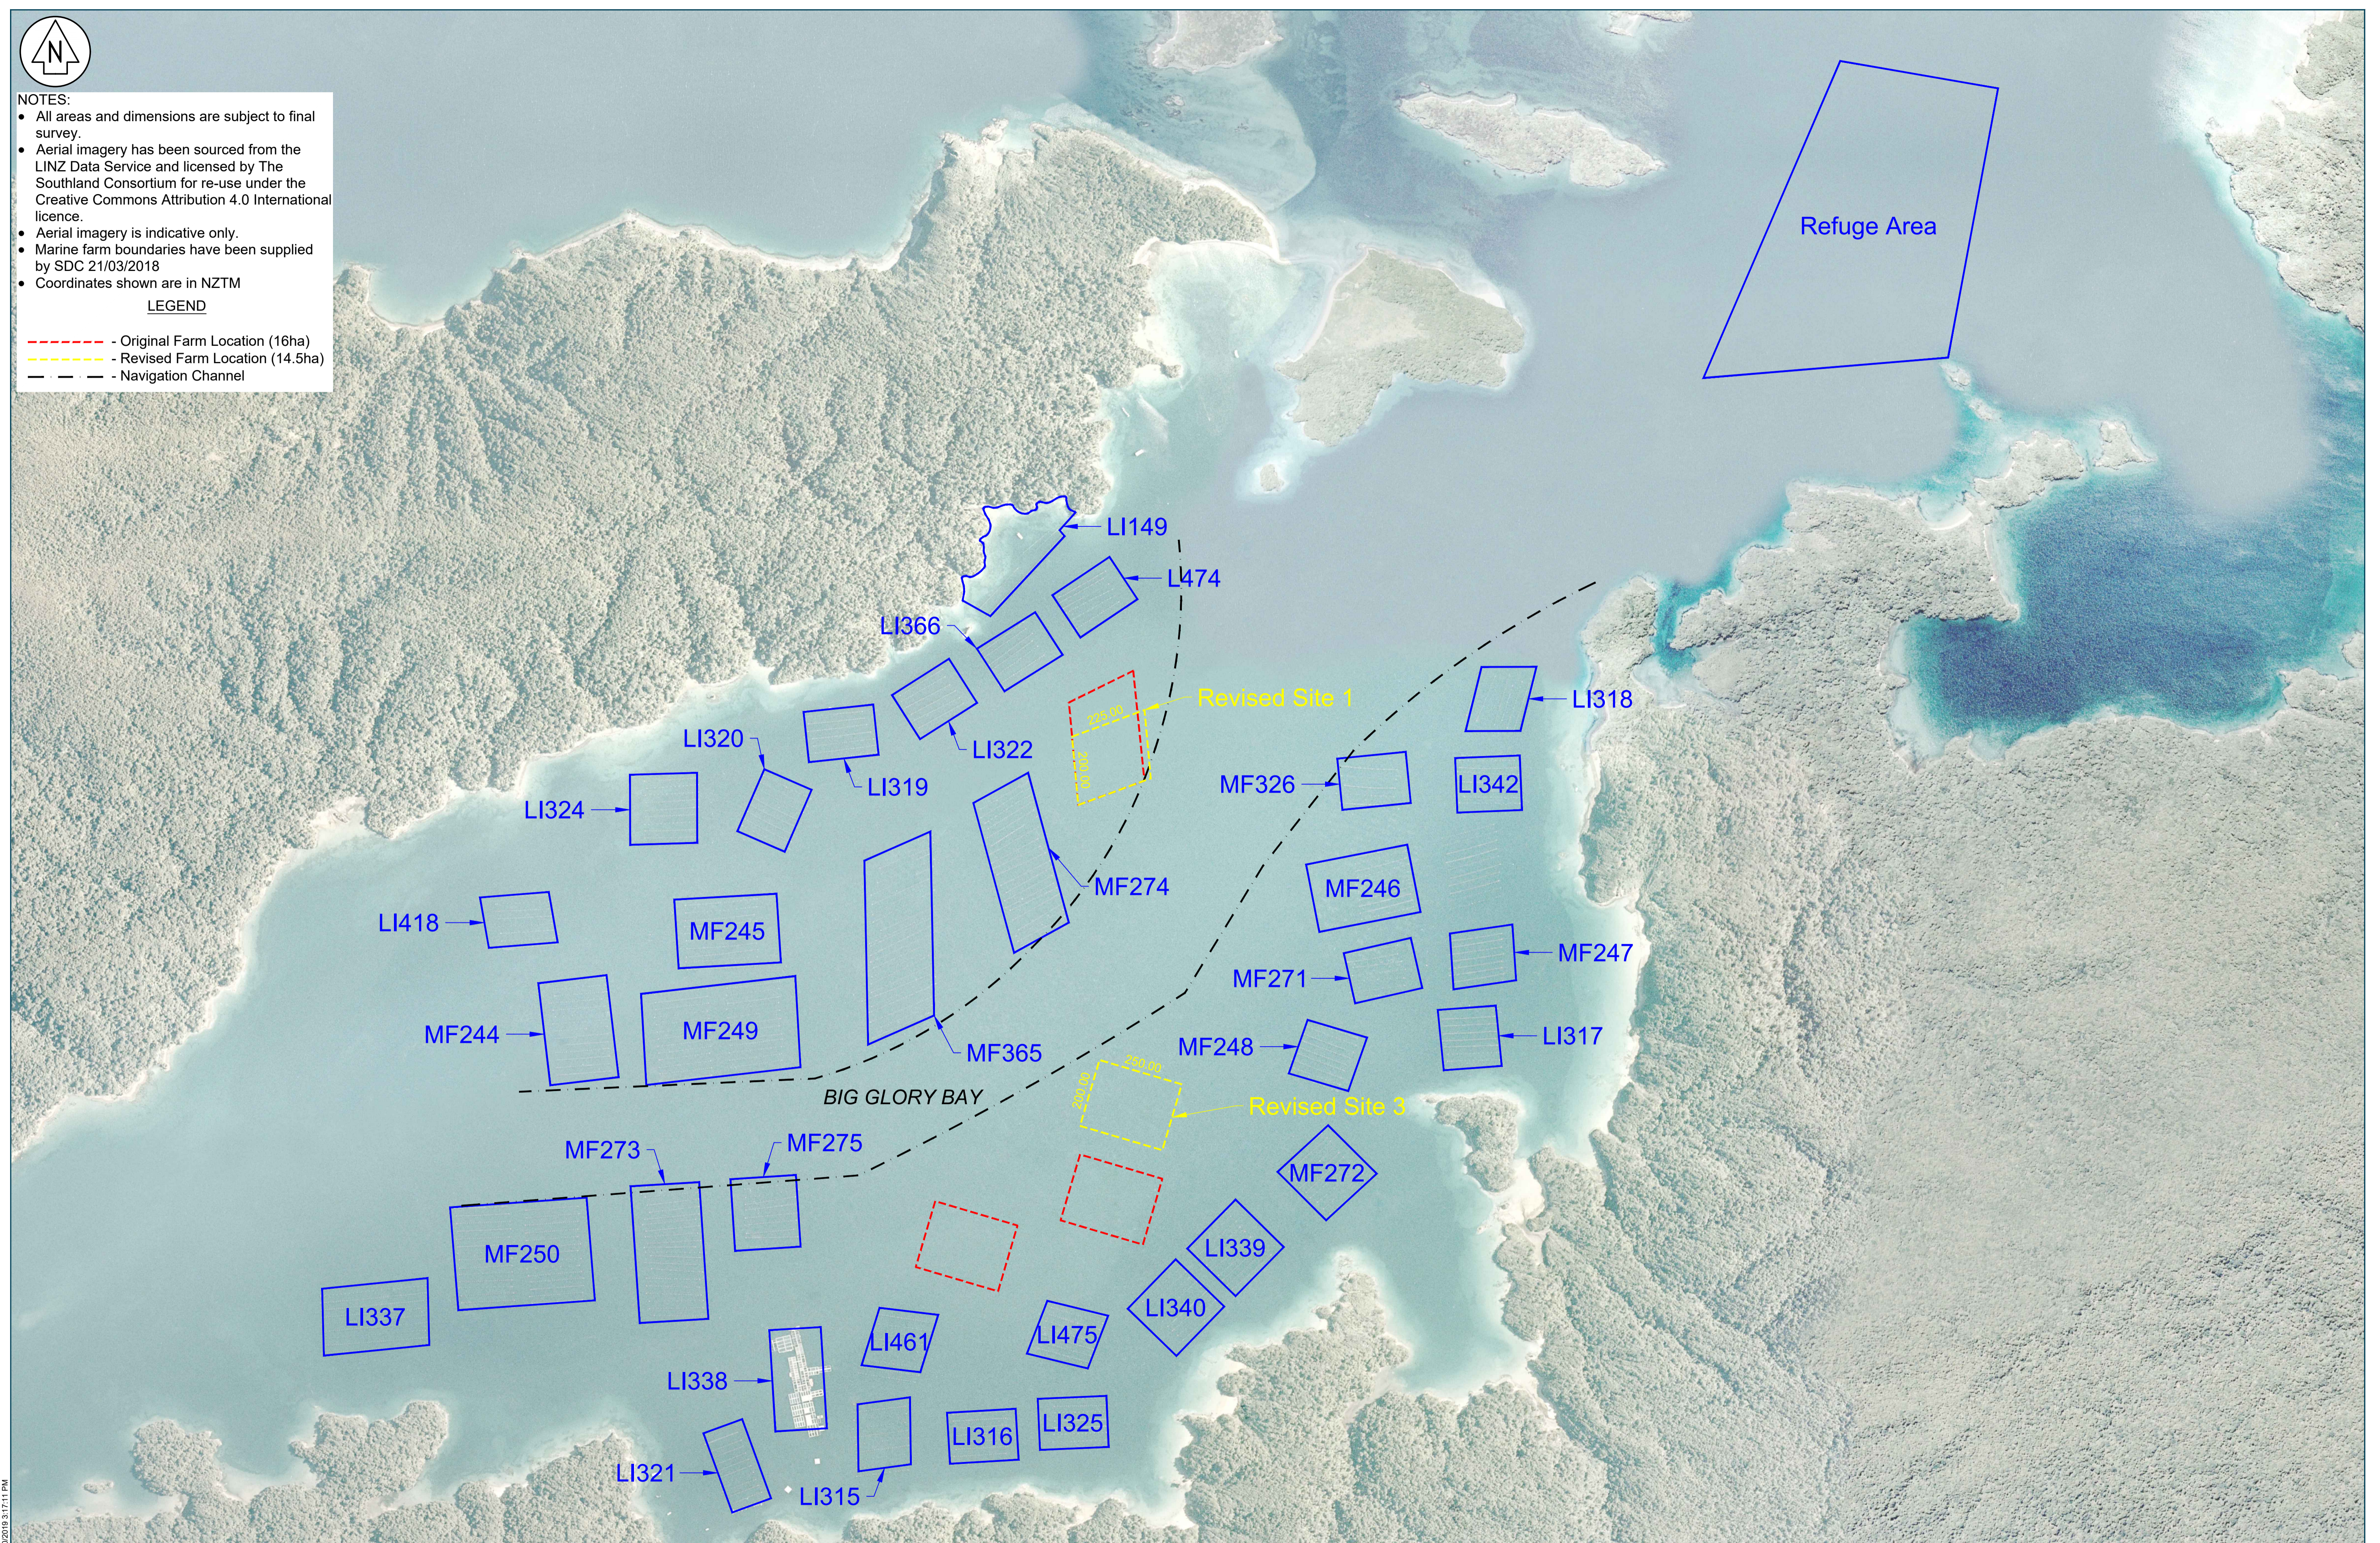

- NOTES:
- All areas and dimensions are subject to final survey.
 - Aerial imagery has been sourced from the LINZ Data Service and licensed by The Southland Consortium for re-use under the Creative Commons Attribution 4.0 International licence.
 - Aerial imagery is indicative only.
 - Marine farm boundaries have been supplied by SDC 21/03/2018
 - Coordinates shown are in NZTM

LEGEND

- - - - - Original Farm Location (16ha)
- - - - - Revised Farm Location (14.5ha)
- - - - - Navigation Channel

Last Edited by: Chris on 30/10/2019 3:17:11 PM

REV	REVISION DETAILS	DRN	CHK	APP	DATE
A	Consent Issue	CHM	JFE	JFE	30/10/2019

CLIENT:
**JIM BARRET &
ZANE SMITH**

PROJECT:
**MARINE FARMING RESOURCE CONSENT,
BIG GLORY BAY,
STEWART ISLAND**

SHEET TITLE:
**NEW MARINE FARM LOCALITY PLAN WITH
SITE SAMPLE LOCATIONS (OPTION 1)**

SURVEYED:		SCALE (ORIGINAL SIZE A1)	1:8,500
DESIGNED:		DATE ISSUED	30/10/2019
DRAWN:	CHM 30/10/2019	JOB NO	8085
DRAWING CHECK:	JFE 30/10/2019	SHEET	1 of 1
DESIGN CHECK:		REV.	A
APPROVED:	JFE 30/10/2019		