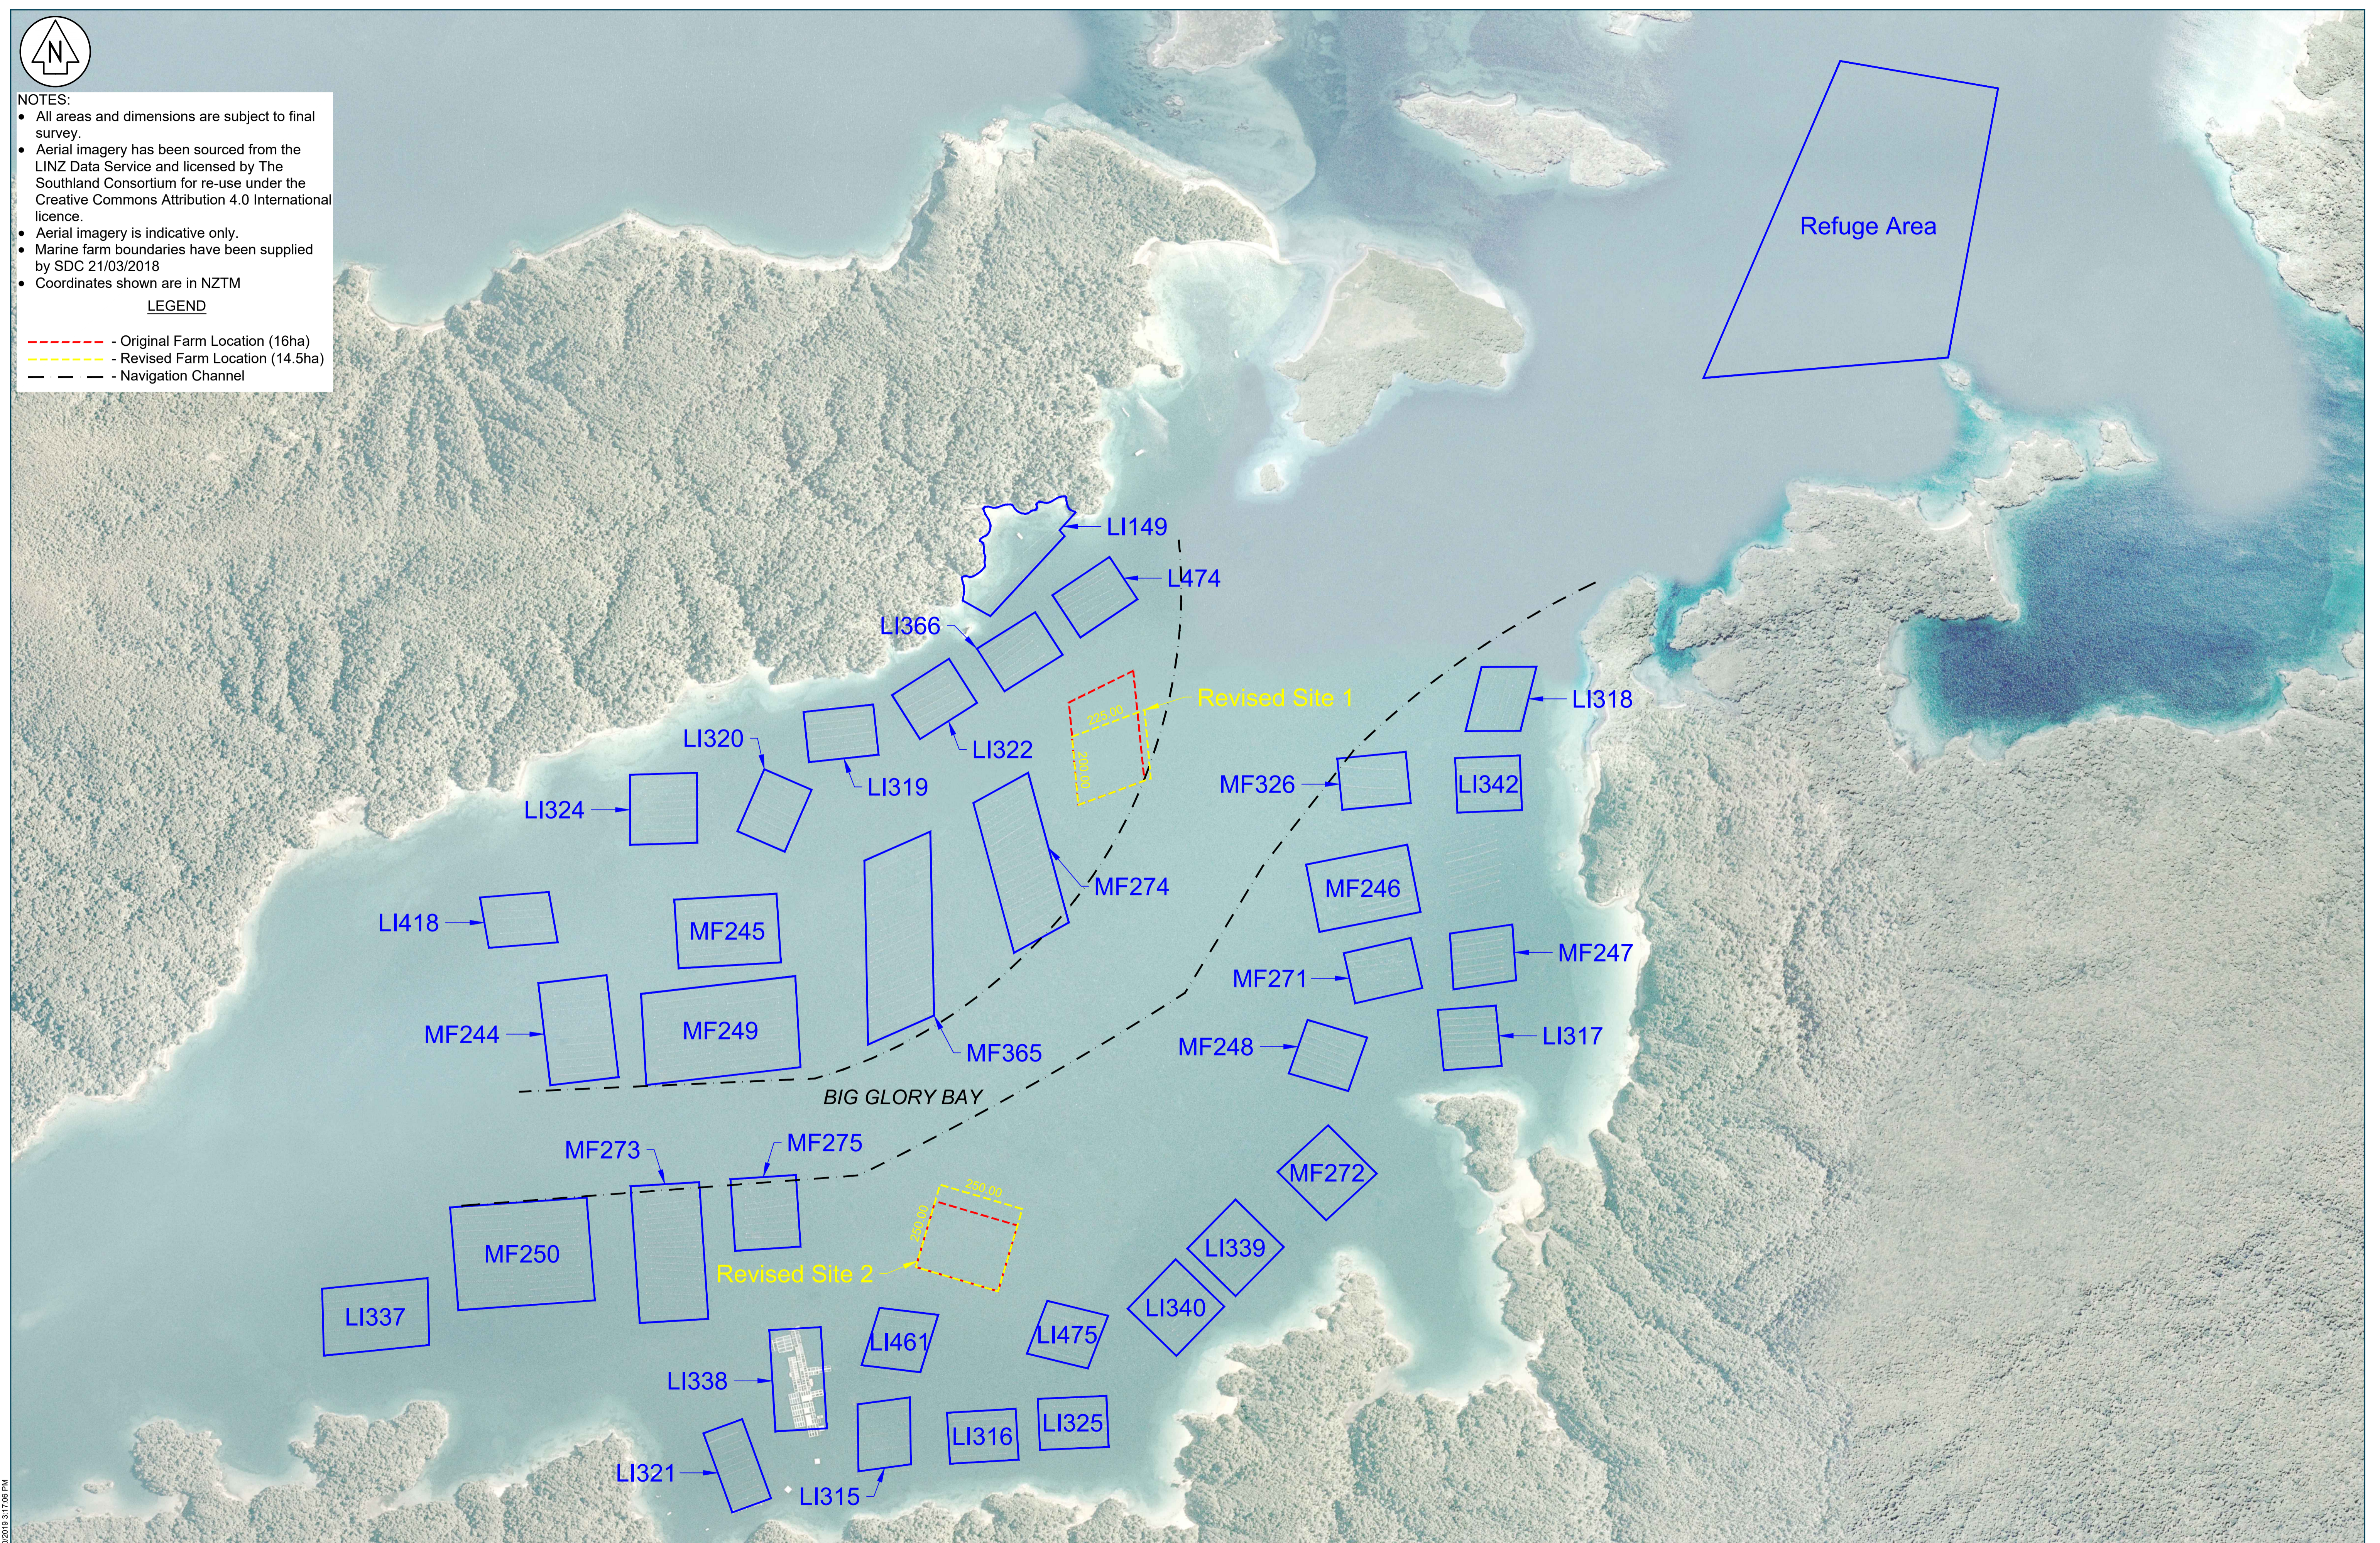

- NOTES:
- All areas and dimensions are subject to final survey.
 - Aerial imagery has been sourced from the LINZ Data Service and licensed by The Southland Consortium for re-use under the Creative Commons Attribution 4.0 International licence.
 - Aerial imagery is indicative only.
 - Marine farm boundaries have been supplied by SDC 21/03/2018
 - Coordinates shown are in NZTM

LEGEND

- - - - - Original Farm Location (16ha)
- - - - - Revised Farm Location (14.5ha)
- - - - - Navigation Channel

Last Edited by: Chris on 30/10/2019 3:17:05 PM

REV	REVISION DETAILS	DRN	CHK	APP	DATE
A	Consent Issue	CHM	JFE	JFE	30/10/2019

CLIENT:
**JIM BARRET &
ZANE SMITH**

PROJECT:
**MARINE FARMING RESOURCE CONSENT,
BIG GLORY BAY,
STEWART ISLAND**

SHEET TITLE:
**NEW MARINE FARM LOCALITY PLAN WITH
SITE SAMPLE LOCATIONS (OPTION 2)**

SURVEYED:		SCALE (ORIGINAL SIZE A1)	1:8,500
DESIGNED:		DATE ISSUED	30/10/2019
DRAWN:	CHM 30/10/2019	JOB NO	8085
DRAWING CHECK:	JFE 30/10/2019	SHEET	1 of 1
DESIGN CHECK:		REV	A
APPROVED:	JFE 30/10/2019		